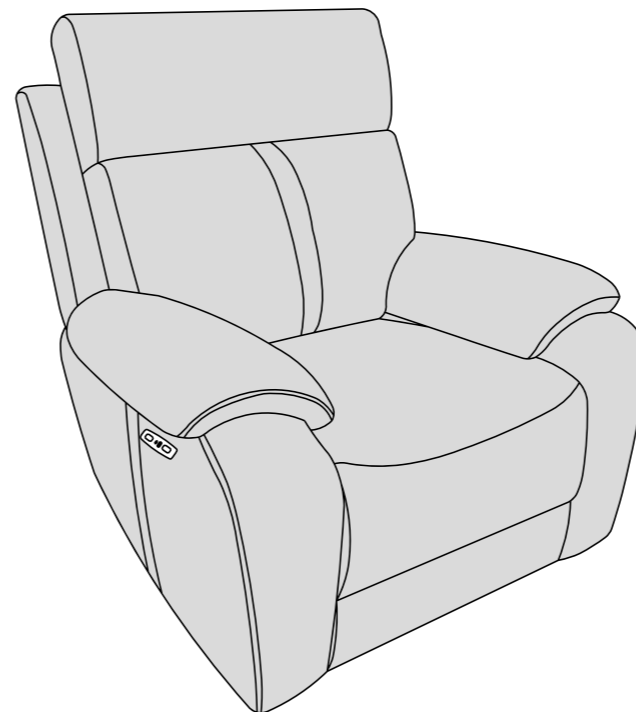

California Collection

3 seater leather power recliner shown in Tempesto Platinum Leather (Cover 1). Armchair leather power recliner shown in Tempesto Platinum Leather (Cover 1).

Colours represented are to be used as a guide only, colour shadings can vary slightly from each roll of fabric/leather hide. Please refer to manufacturers swatch for more colour options.

29/01/2025

CALIFORNIA COVER GUIDE - FIXED BACK - MOTION

Please use this guide when ordering the following pieces to clarify cover options.

3 Seater Power Recliner (3RE)

2 Seater Power Recliner (2RE)

Power Recliner Chair (1RE)

CALIFORNIA DIMENSIONS (CM)

AVAILABLE PIECES	HEIGHT 1	WIDTH 2	DEPTH 3	SEAT HEIGHT 4	SEAT DEPTH 5	SEAT WIDTH 6	OUTBACK HEIGHT 8	ARM HEIGHT 9	WEIGHT (KG)
3 SEATER POWER RECLINER	105	217	98	50	53	165	98	60	121
2 SEATER POWER RECLINER	105	164	98	50	53	112	98	60	96
POWER RECLINER CHAIR	105	104	98	50	53	52	98	60	59

- * Timber & composite board frame.
- * Available in fabric or leather.

- * High performance pocket sprung foam seating.
- * Fibre filled backs for added comfort.
- * Fixed seat and back cushions.
- * Features built in USB/USB-C charging ports.