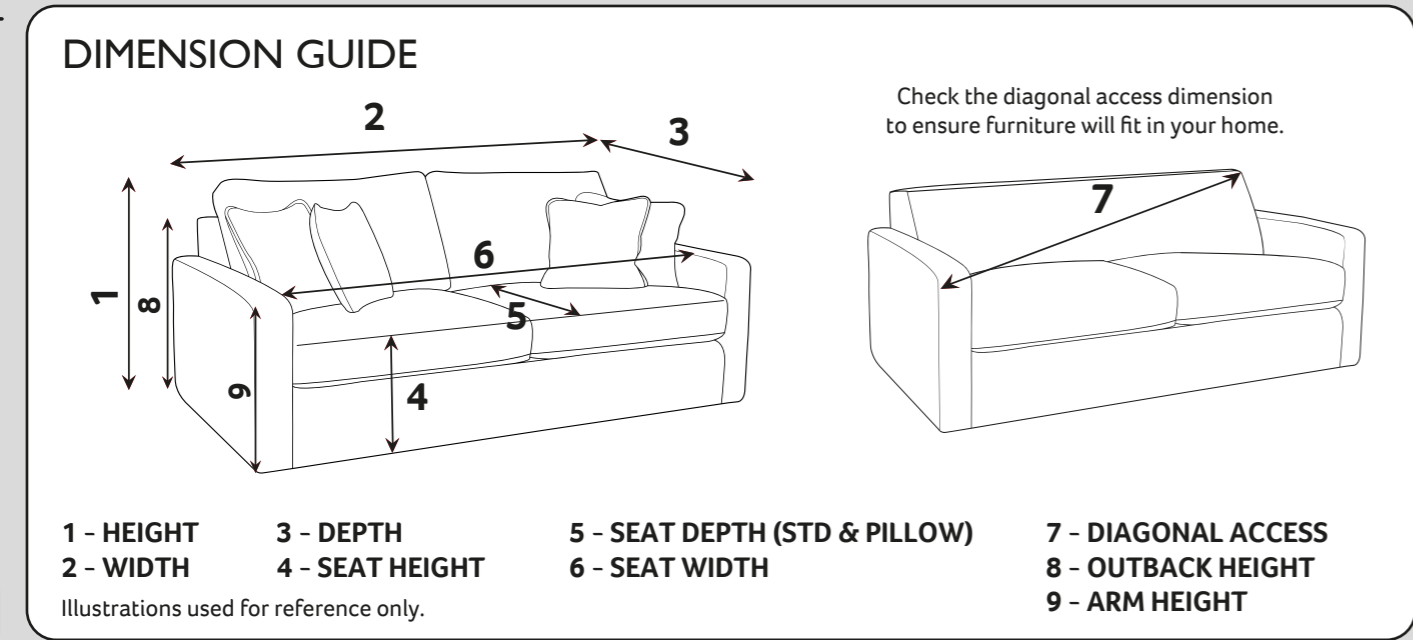

CALIFORNIA DIMENSIONS (CM)

AVAILABLE PIECES	HEIGHT 1	WIDTH 2	DEPTH 3	SEAT HEIGHT 4	SEAT DEPTH 5	SEAT WIDTH 6	OUTBACK HEIGHT 8	ARM HEIGHT 9	WEIGHT (KG)
3 SEATER POWER RECLINER	105	217	98	50	53	165	98	60	121
2 SEATER POWER RECLINER	105	164	98	50	53	112	98	60	96
POWER RECLINER CHAIR	105	104	98	50	53	52	98	60	59

- Timber & composite board frame.
- Available in fabric or leather.

- High performance pocket sprung foam seating.
- Fibre filled backs for added comfort.
- Fixed seat and back cushions.
- Features built in USB/USB-C charging ports.

- Serpentine seat springs.
- Serpentine springs & back webbing.

POCKET SPRUNG FOAM SEAT CUSHIONS

A layer of pocket springs encased with foam & polyester wadding offers a comfortable and supportive sit whilst maintaining its shape.