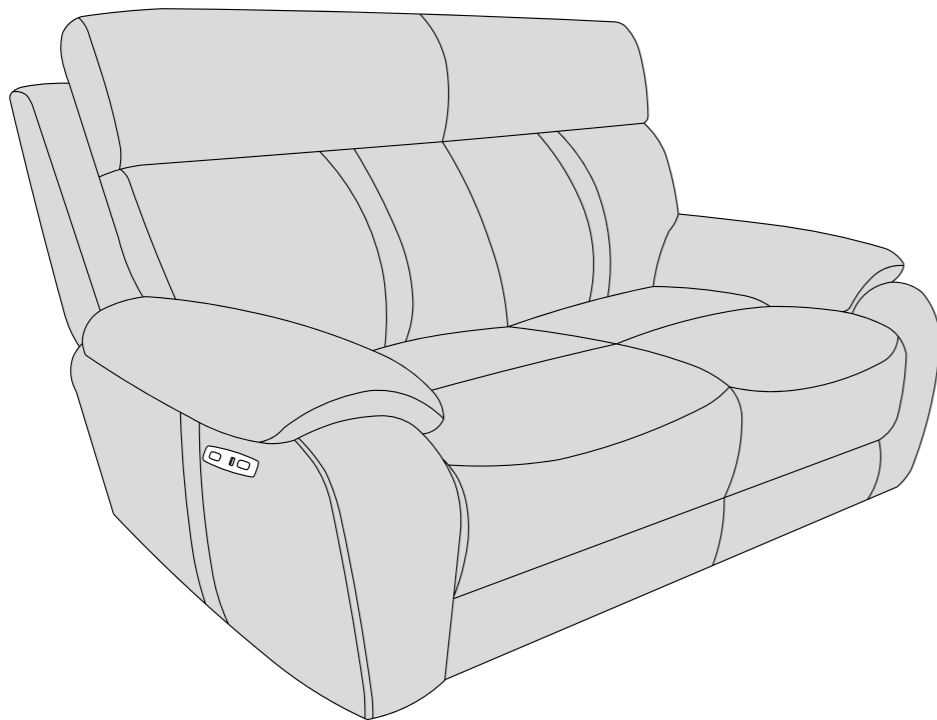

California Collection

3 seater leather power recliner shown in Tempesto Platinum Leather (Cover 1). Armchair leather power recliner shown in Tempesto Platinum Leather (Cover 1).

Colours represented are to be used as a guide only, colour shadings can vary slightly from each roll of fabric/leather hide. Please refer to manufacturers swatch for more colour options.

29/01/2025

CALIFORNIA COVER GUIDE - FIXED BACK - MOTION

Please use this guide when ordering the following pieces to clarify cover options.

3 Seater Power Recliner (3RE)

2 Seater Power Recliner (2RE)

Power Recliner Chair (1RE)

CALIFORNIA DIMENSIONS (CM)

AVAILABLE PIECES	HEIGHT 1	WIDTH 2	DEPTH 3	SEAT HEIGHT 4	SEAT DEPTH 5	SEAT WIDTH 6	OUTBACK HEIGHT 8	ARM HEIGHT 9	WEIGHT (KG)
3 SEATER POWER RECLINER	105	217	98	50	53	165	98	60	121
2 SEATER POWER RECLINER	105	164	98	50	53	112	98	60	96
POWER RECLINER CHAIR	105	104	98	50	53	52	98	60	59

- * Timber & composite board frame.
- * Available in fabric or leather.

- * High performance pocket sprung foam seating.
- * Fibre filled backs for added comfort.
- * Fixed seat and back cushions.
- * Features built in USB/USB-C charging ports.