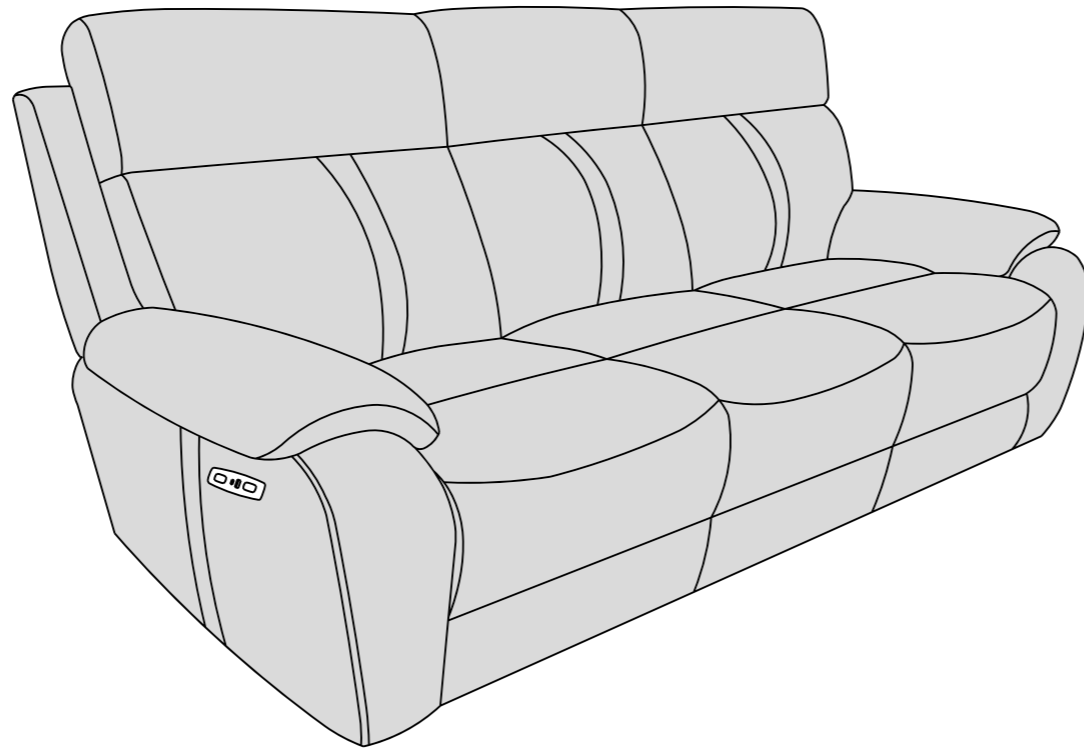

California Collection

3 seater leather power recliner shown in Tempesto Platinum Leather (Cover 1). Armchair leather power recliner shown in Tempesto Platinum Leather (Cover 1).

Colours represented are to be used as a guide only, colour shadings can vary slightly from each roll of fabric/leather hide. Please refer to manufacturers swatch for more colour options.

29/01/2025

CALIFORNIA COVER GUIDE - FIXED BACK - MOTION

Please use this guide when ordering the following pieces to clarify cover options.

3 Seater Power Recliner (3RE)

2 Seater Power Recliner (2RE)

Power Recliner Chair (1RE)

CALIFORNIA DIMENSIONS (CM)

AVAILABLE PIECES	HEIGHT 1	WIDTH 2	DEPTH 3	SEAT HEIGHT 4	SEAT DEPTH 5	SEAT WIDTH 6	OUTBACK HEIGHT 8	ARM HEIGHT 9	WEIGHT (KG)
3 SEATER POWER RECLINER	105	217	98	50	53	165	98	60	121
2 SEATER POWER RECLINER	105	164	98	50	53	112	98	60	96
POWER RECLINER CHAIR	105	104	98	50	53	52	98	60	59

- * Timber & composite board frame.
- * Available in fabric or leather.

- * High performance pocket sprung foam seating.
- * Fibre filled backs for added comfort.
- * Fixed seat and back cushions.
- * Features built in USB/USB-C charging ports.